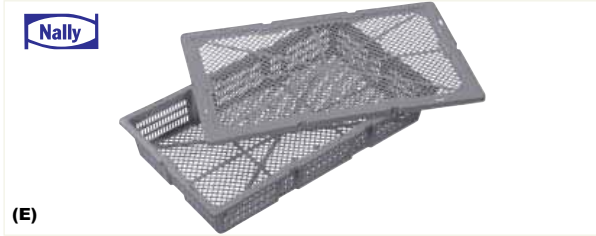

Nally Prawn Crate

Code	Description	Size	Colours	UOM	Image
CONIH001	Nally Prawn Crate	600x352x95	Grey	Each	(E)
CONIH002	Lid to Suit		Grey	Each	(E)