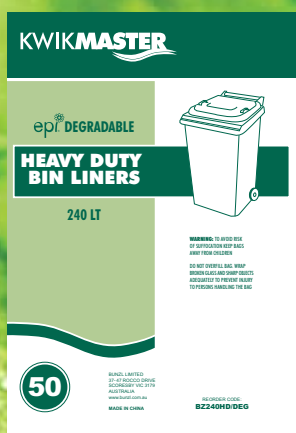

KWIKMASTER

Promoting Environmentally Friendly Alternatives

NEW! Bunzl's range of Degradable Bin Liners contain EPI's TDPA® (Totally Degradable Plastic Additives) which helps minimise their impact on the environment.

Available in 27 litre kitchen tidy or heavy duty 72, 140 & 240 litre sizes.

Contact your Bunzl Representative for more information.