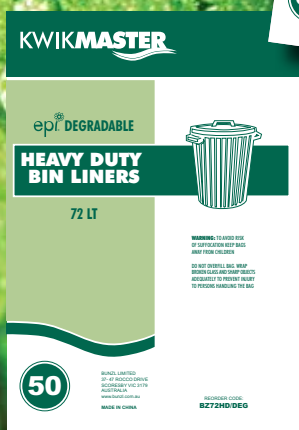

KWIKMASTER

Promoting Environmentally Friendly Alternatives

NEW! Bunzl's range of Degradable Bin Liners contain EPI's TDPA® (Totally Degradable Plastic Additives) which helps minimise their impact on the environment.

Available in 27 litre kitchen tidy or heavy duty 72, 140 & 240 litre sizes.

Contact your Bunzl Representative for more information.